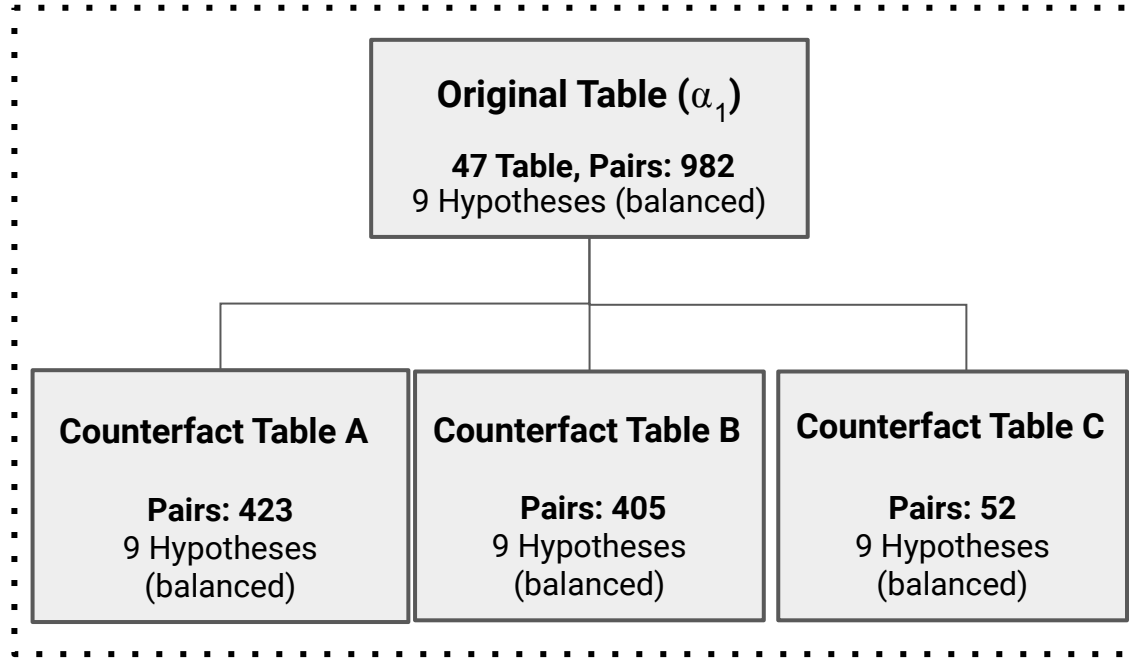

Annotation Procedure

We augment this dataset as a two step procedure

Automated Stage: Shuffle table values to create 3 new counterfactual tables (A,B,C)

Human Intervention: Fix logical discrepancies / constraints in the table values and modify the related hypotheses accordingly