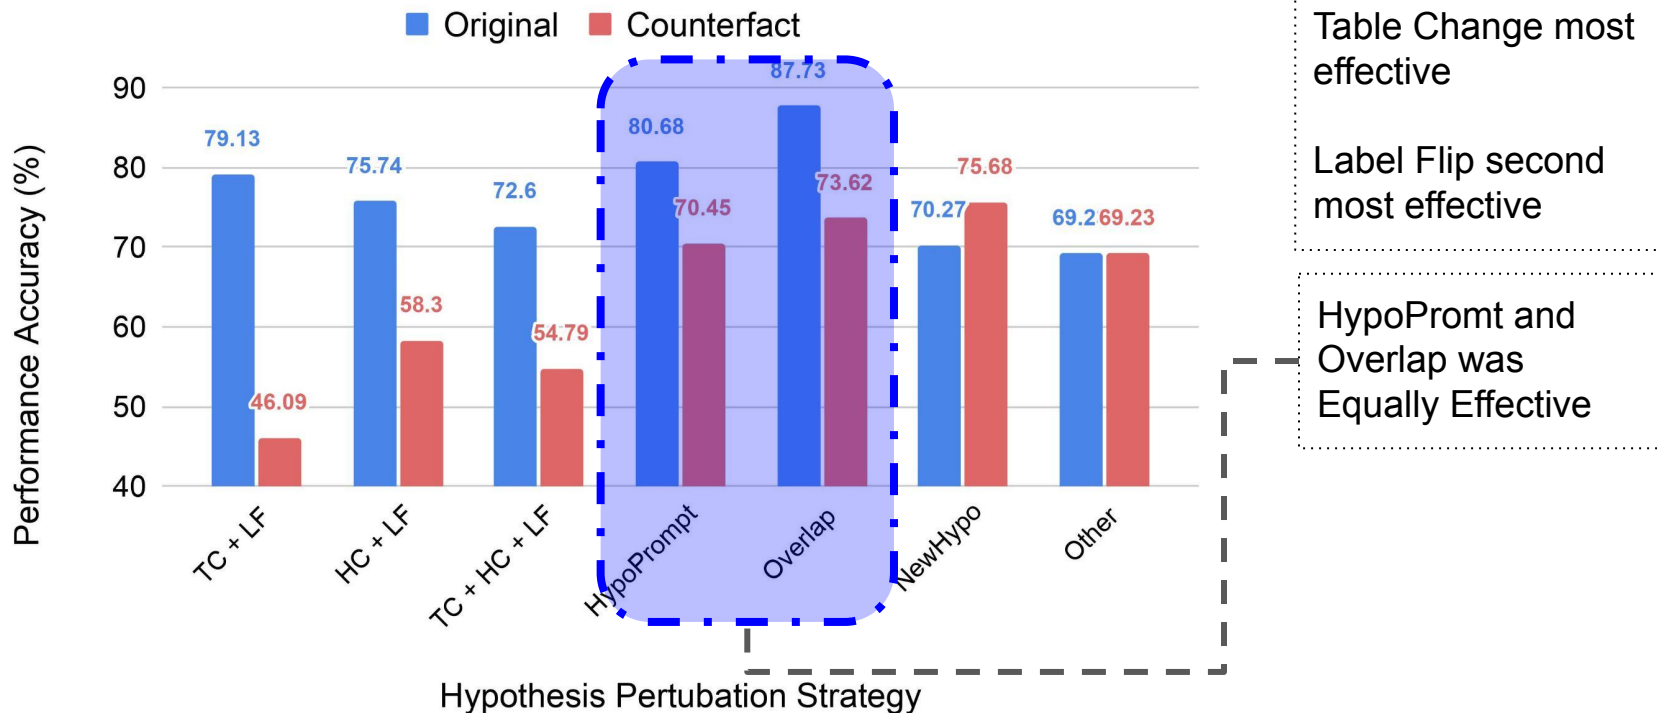

Strategy vs Performance Analysis