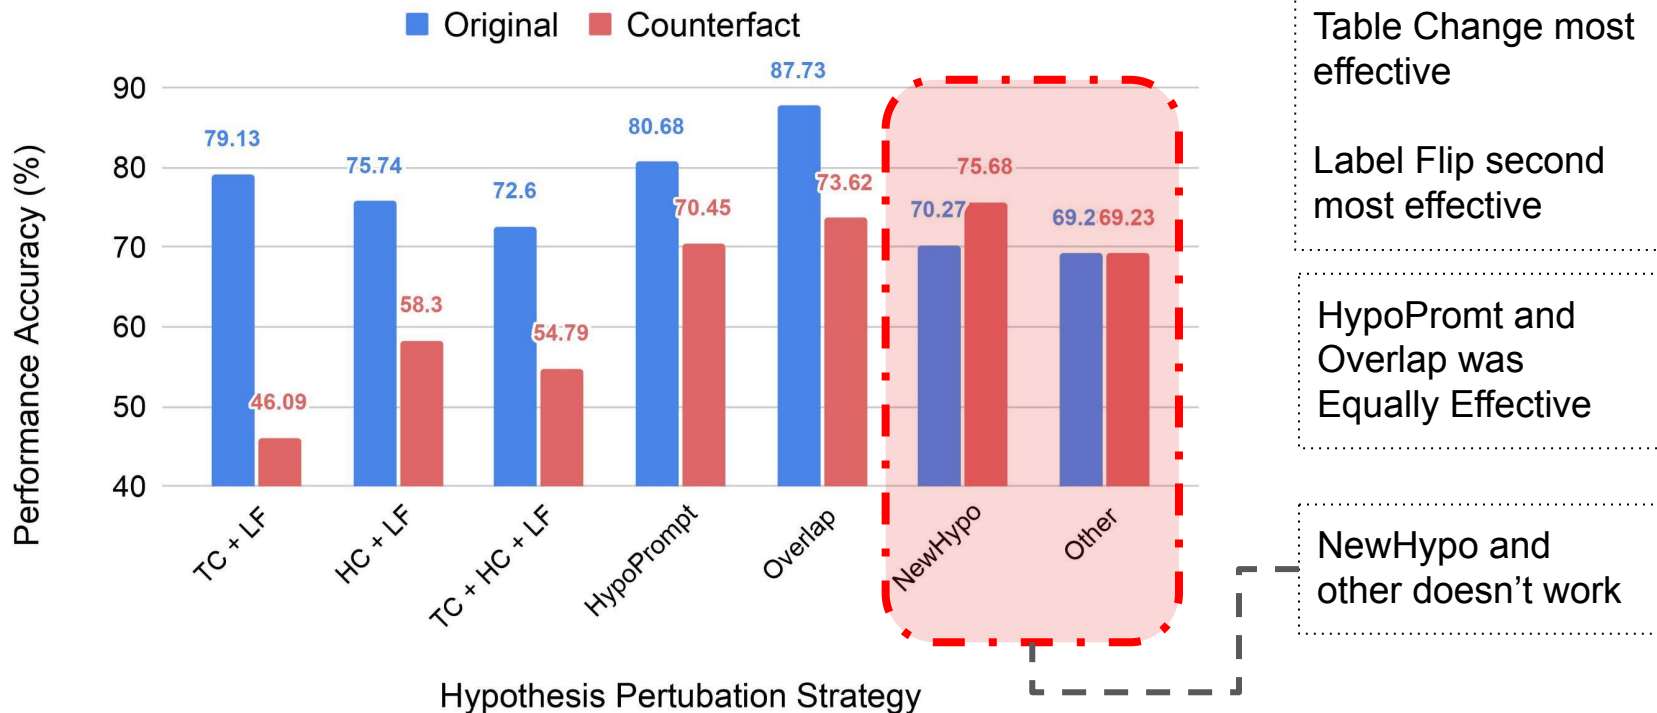

Strategy vs Performance Analysis